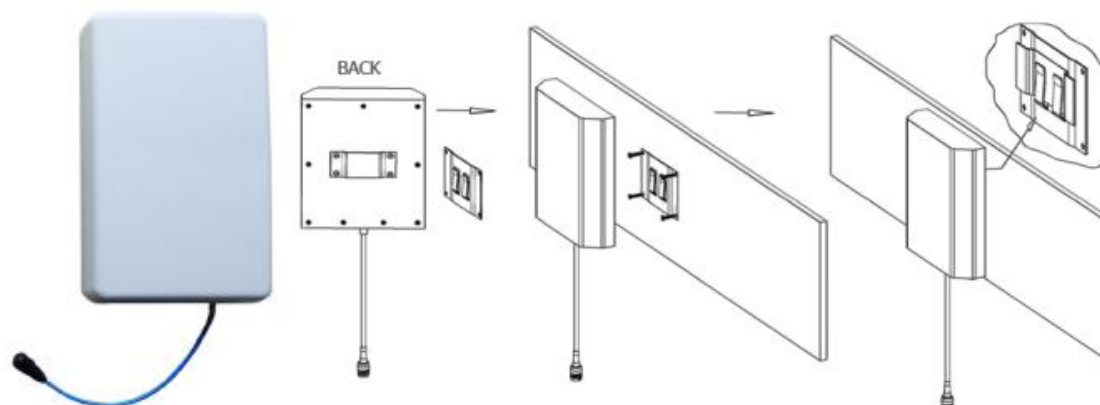

698-3800MHz DIRECTIONAL PANEL ANTENNA (7dBi)

JIETONG DIGITAL

GET CONNECTED

Telecommunication Technology & Engineering Accessories

Rev.V1.0

698-3800MHz Directional Panel Antenna (PA-6938-7DBN):

Model	PA-6938-10DBN	
Frequency	698-960MHz	1710~3800MHz
Polarization	Vertical	
Gain	7dBi	8dBi
Horizontal Plane Θ_{HP}	65°	60°
Vertical Plane Θ_{HP}	55°	50°
Front-To-Back Ratio	≥16dB	
Impedance	50Ω	
VSWR	≤ 1.5	
MAX Input Power	50W	
Lightning protection	DC Ground	
Connector position	Bottom	
Connector Type	1*N-Female	
Weight	0.55kg	
Dimension (mm)	260x1700x58mm	
Relative Humidity	5% ~ 95%	
Working Temperature	-40°C~+60°C	
Application	Outdoor	
Radiating Element Material	Al	
Radome Material	ABS UV resistant	
Mounting	Wall Mounting	

Note: Any obstruction can't be in the way of telecommunication direction.
Any metallic rod must be away from antenna more than one meter.