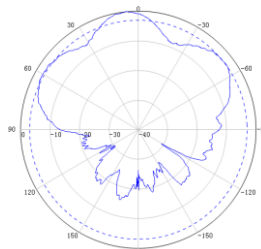

698-3800MHz MIMO Panel Antenna ( MPA-0738-VH8-N1i ):

Model	MPA-0738-VH8-N1i				
Frequency	698-806MHz	806-960MHz	1710-2700MHz	2200-2700MHz	3300-3800MHz
Polarization	Linear H / V				
Gain	6.0±0.5dBi	6.5±0.5dBi	7.0±0.5dBi	8.0±0.5dBi	8.0±0.5dBi
Horizontal Plane $\Theta_{HP}$	95±15	95±15	75±15	75±10	50±20
Vertical Plane $\Theta_{HP}$	65±10	65±10	55±15	55±15	55±15
Front-To-Back Ratio	10dB	18dB	20dB	15dB	12dB
Impedance	50Ω				
VSWR	≤ 1.8				
PIM	<-107dBc@2X33dBm				
MAX Input Power	50W				
Lightning protection	DC Ground				
Connector position	Bottom				
Connector Type	N-Female				
Weight	1.20kg				
Dimension (mm)	325×210×70				
Working Temperature	-40°C~+55°C				

Product Picture & Pattern:

Product Picture

Horizontal

Horizontal

Horizontal

Vertical  
900MHz

Vertical  
1710MHz

Vertical  
3500MHz

Note: Any obstruction can't be in the way of telecommunication direction.  
Any metallic rod must be away from antenna more than one meter.