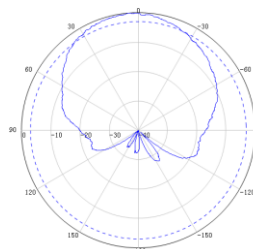

Product Picture & Pattern:

Product Picture

Horizontal

Horizontal

Horizontal

Vertical  
900MHz

Vertical  
1710MHz

Vertical  
3500MHz

Note: Any obstruction can't be in the way of telecommunication direction.  
Any metallic rod must be away from antenna more than one meter.