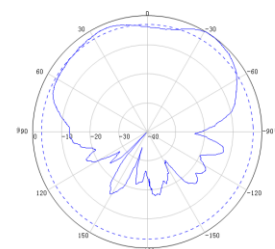

698-3800MHz MIMO Panel Antenna ( MPA-0738-VH8-N1i ):

Model	MPA-0738-VH8-N1i				
Frequency	698-806MHz	806-960MHz	1710-2700MHz	2200-2700MHz	3300-3800MHz
Polarization	Linear H / V				
Gain	6.0±0.5dBi	6.5±0.5dBi	7.0±0.5dBi	8.0±0.5dBi	8.0±0.5dBi
Horizontal Plane $\Theta_{HP}$	95±15	95±15	75±15	75±10	50±20
Vertical Plane $\Theta_{HP}$	65±10	65±10	55±15	55±15	55±15
Front-To-Back Ratio	10dB	18dB	20dB	15dB	12dB
Impedance	50Ω				
VSWR	≤ 1.8				
PIM	<-107dBc@2X33dBm				
MAX Input Power	50W				
Lightning protection	DC Ground				
Connector position	Bottom				
Connector Type	N-Female				
Weight	1.20kg				
Dimension (mm)	325×210×70				
Working Temperature	-40°C~+55°C				

Product Picture & Pattern:

Product Picture

Horizontal

Horizontal

Horizontal

Vertical  
900MHz

Vertical  
1710MHz

Vertical  
3500MHz

Note: Any obstruction can't be in the way of telecommunication direction.  
Any metallic rod must be away from antenna more than one meter.