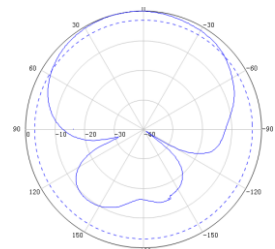

698-3800MHz MIMO Panel Antenna ( MPA-0738-VH8-N1i ):

Model	MPA-0738-VH8-N1i				
Frequency	698-806MHz	806-960MHz	1710-2700MHz	2200-2700MHz	3300-3800MHz
Polarization	Linear H / V				
Gain	6.0±0.5dBi	6.5±0.5dBi	7.0±0.5dBi	8.0±0.5dBi	8.0±0.5dBi
Horizontal Plane $\Theta_{HP}$	95±15	95±15	75±15	75±10	50±20
Vertical Plane $\Theta_{HP}$	65±10	65±10	55±15	55±15	55±15
Front-To-Back Ratio	10dB	18dB	20dB	15dB	12dB
Impedance	50Ω				
VSWR	≤ 1.8				
PIM	<-107dBc@2X33dBm				
MAX Input Power	50W				
Lightning protection	DC Ground				
Connector position	Bottom				
Connector Type	N-Female				
Weight	1.20kg				
Dimension (mm)	325×210×70				
Working Temperature	-40°C~+55°C				

Product Picture & Pattern:

Product Picture

Horizontal

Horizontal

Horizontal

Vertical  
900MHz

Vertical  
1710MHz

Vertical  
3500MHz

Note: Any obstruction can't be in the way of telecommunication direction.  
Any metallic rod must be away from antenna more than one meter.