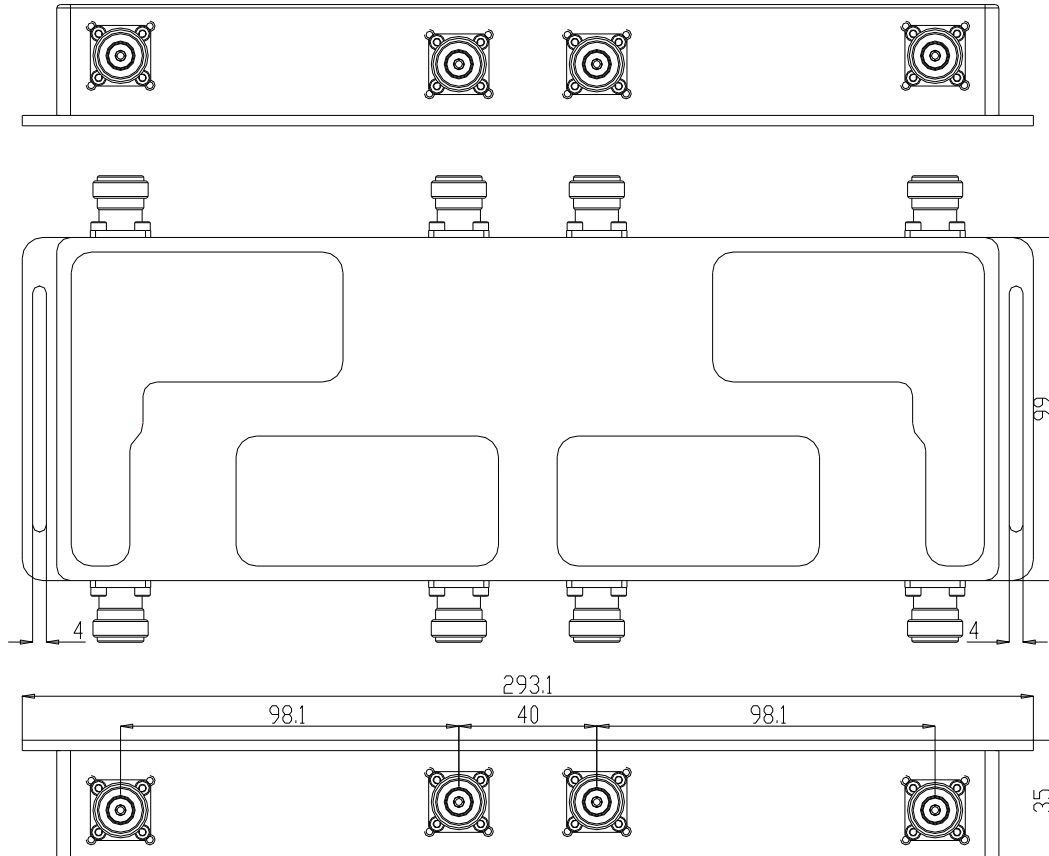

698-3800MHz N TYPE 4X4 PORT 6DB HYBRID COMBINER

Tone Spread
Solutions for Wireless Signal

Telecommunication Technology & Engineering Accessories

Rev.V1.1

N Type 4X4 Port Hybrid Combiner (698-3800MHz):

Model	HB-738-200-6CNI
Frequency Range	698-3800 MHz
Coupling	6.1±1.0 dB
VSWR	≤1.25
Insertion loss	≤0.5 dB
Isolation	≥23 dB
Intermodulation	-155dBc@2x43dBm *
Power handling	200W Every Input
Impedance	50Ω
Connector	N-Female
Application	Indoor / Outdoor
Temperature Range (°C)	-30~+85
Waterproof	IP65/RoHS

* The PIM value is reflect @ 900MHz and 1800MHz

Product Drawing:

All specifications are subject to change without notice.

©2019 TONE SPREAD TECHNOLOGY CO., LTD. All Rights Reserved.

Website <http://www.tspd.com.tw>

ADD:11169 2F,No 141,Fu-Gang St. Taipei ,Taiwan

TEL:+886-2-28828979

FAX:+886-2-28829196

E-mail: sales@tspd.com.tw