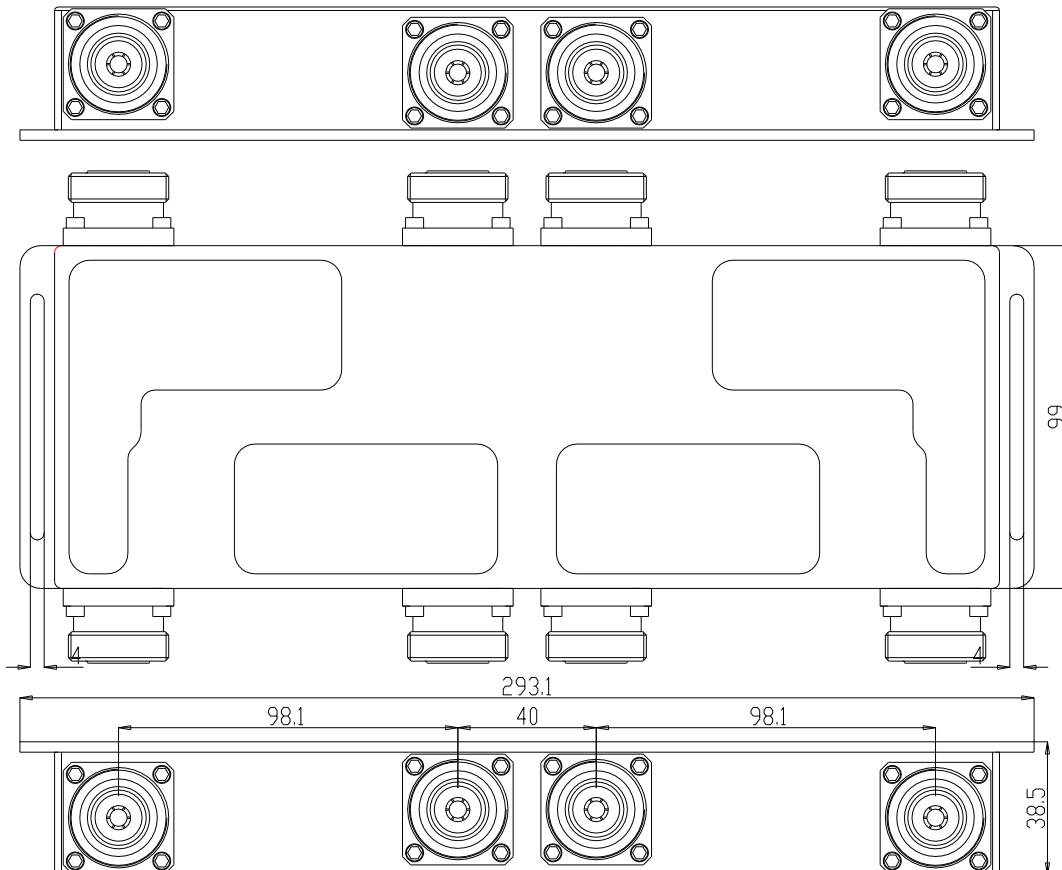

698-3800MHz DIN TYPE 4X4 PORT 6DB HYBRID COMBINER

Tone Spread
Solutions for Wireless Signal

Telecommunication Technology & Engineering Accessories

Rev.V1.1

7/16(DIN) Type 4X4 Port Hybrid Combiner (698-3800MHz):

Model	HB-738-200-6CDI
Frequency Range	698-3800 MHz
Coupling	6.1±1.0 dB
VSWR	≤1.25
Insertion loss	≤0.5 dB
Isolation	≥23 dB
Intermodulation	-155dBc@2x43dBm *
Power handling	200W Every Input
Impedance	50Ω
Connector	7/16(DIN)-Female
Application	Indoor / Outdoor
Temperature Range (°C)	-30~+85
Waterproof	IP65/RoHS

* The PIM value is reflect @ 900MHz and 1800MHz

Product Drawing:

All specifications are subject to change without notice.

©2019 TONE SPREAD TECHNOLOGY CO., LTD. All Rights Reserved.

Website <http://www.tspd.com.tw>

ADD:11169 2F,No 141,Fu-Gang St. Taipei ,Taiwan

TEL:+886-2-28828979

FAX:+886-2-28829196

E-mail: sales@tspd.com.tw