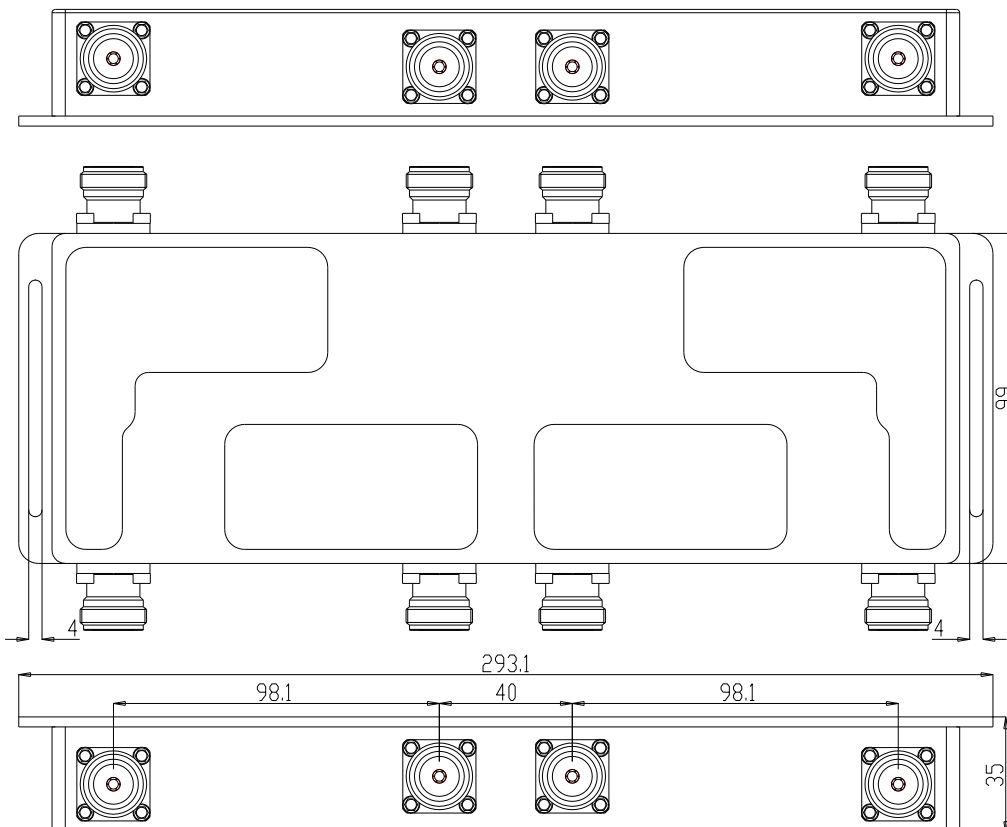

698-3800MHz 4.3/10 TYPE 4X4 PORT 6DB HYBRID COMBINER

Tone Spread
Solutions for Wireless Signal

Telecommunication Technology & Engineering Accessories

Rev.V1.1

4.3/10 Type 4X4 Port Hybrid Combiner (698-3800MHz):

Model	HB-738-200-6C43MDI
Frequency Range	698-3800 MHz
Coupling	6.1±1.0 dB
VSWR	≤1.25
Insertion loss	≤0.5 dB
Isolation	≥23 dB
Intermodulation	-155dBc@2x43dBm *
Power handling	200W Every Input
Impedance	50Ω
Connector	4.3/10-Female
Application	Indoor / Outdoor
Temperature Range (°C)	-30~+85
Waterproof	IP65/RoHS

* The PIM value is reflect @ 900MHz and 1800MHz

Product Drawing:

All specifications are subject to change without notice.

©2019 TONE SPREAD TECHNOLOGY CO., LTD. All Rights Reserved.

Website <http://www.tspd.com.tw>

ADD:11169 2F,No 141,Fu-Gang St. Taipei ,Taiwan

TEL:+886-2-28828979

FAX:+886-2-28829196

E-mail: sales@tspd.com.tw