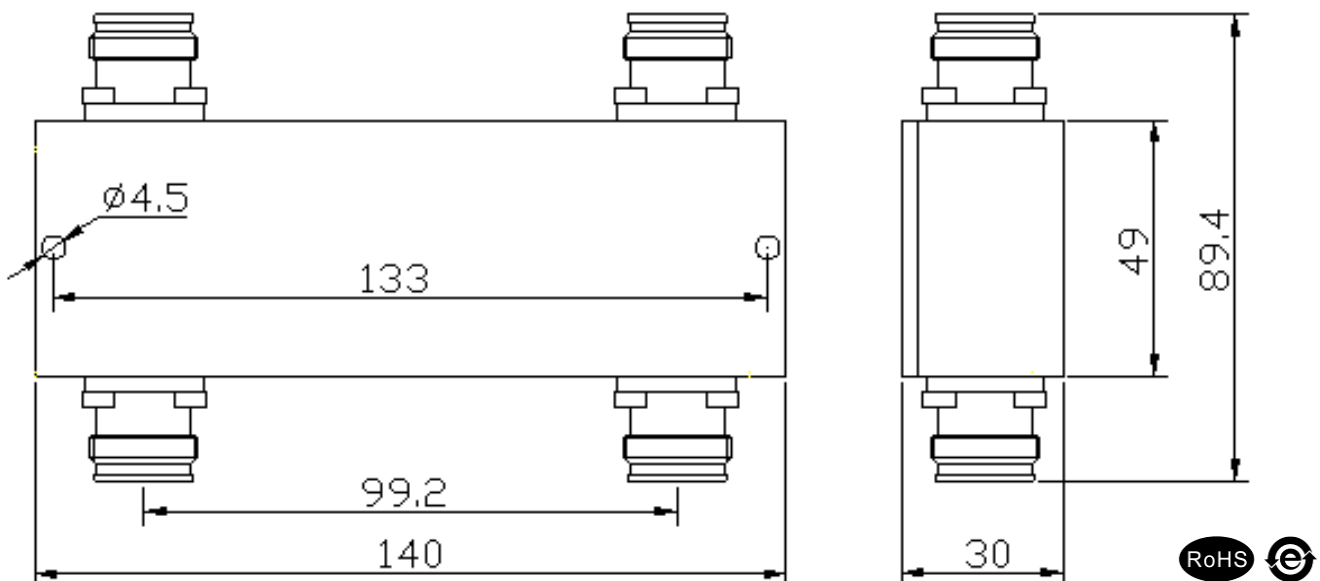

575-3800MHz 4.3/10 TYPE HYBRID COUPLER

Tone Spread
Solutions for Wireless Signal

Telecommunication Technology & Engineering Accessories

Rev.V1.1

4.3/10 MD Type Type 3dB Hybrid Combiner (575-3800MHz):

Item	HB-538-200-3C43MDH
Frequency Range (MHz)	575-3800 MHz
Coupling (dB)	3.1dB +/-0.9 dB
VSWR	≤1.25
Insertion Loss (dB)	<0.2 dB
Isolation (dB)	≥23
Power (W)	200
PIM	<-161dBc@2X43dBm *
Impedance (Ω)	50
Temperature Range (°C)	-25~+85
Relative Humidity	0% to 100%
Connector	4.3/10 MINI DIN-Female
Environmental	IP65 , RoHS Compliant

* The PIM value is reflect @ 900MHz and 1800MHz

Product Drawing:

All specifications are subject to change without notice.

©2019 TONE SPREAD TECHNOLOGY CO., LTD. All Rights Reserved.

Website <http://www.tspd.com.tw>